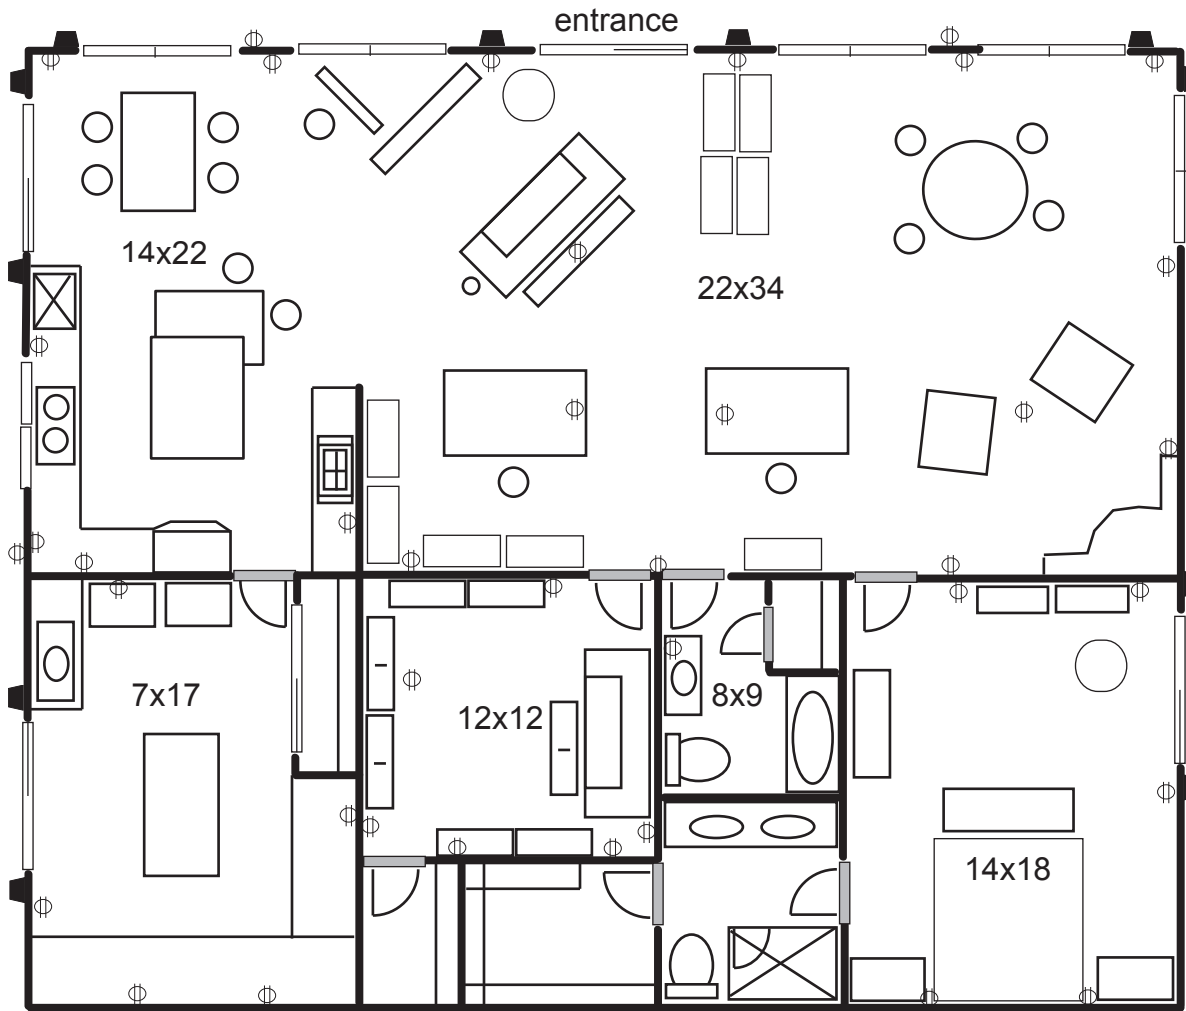

Here are your measurements for bookcases.
Single at cabin (4) 12 1/2 X 33 X 84
Double at cabin (3) 12 1/2 X 48 1/2 X 83 1/2
Single from Evansville (2) 12 1/2 X 36 X 84
Table 38 X 60 (4 chairs)

Boulder Mountain Retreat
Three Creeks West Parcel 1

Larry Johnson & Annette Lamb
<http://eduscapes.com/teasdale>

□ 1 block = 1 foot
40 x 48 = 1920 sq ft

Version 8 Created 10.29.2006