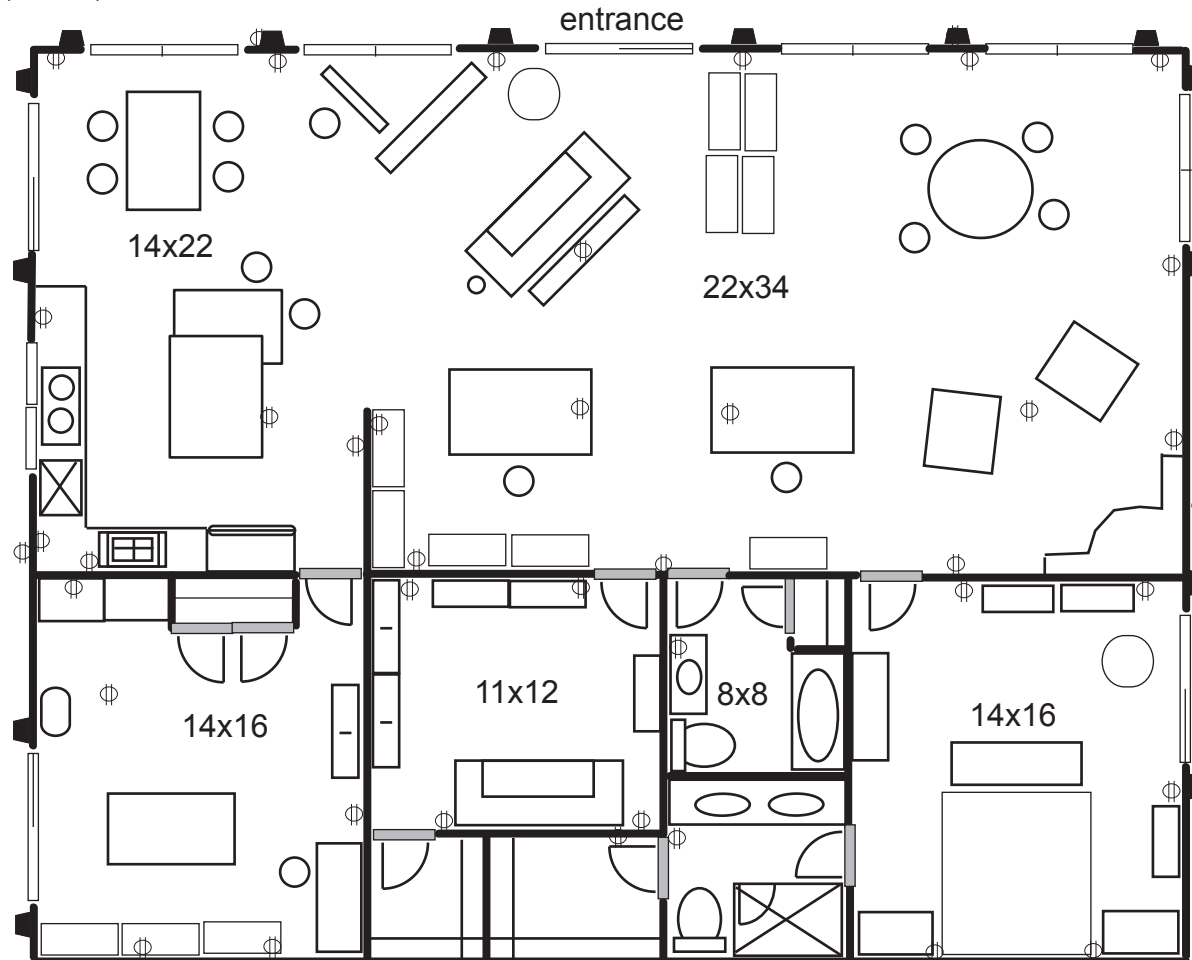

Here are your measurements for bookcases.
Single at cabin (4) 12 1/2 X 33 X 84
Double at cabin (3) 12 1/2 X 48 1/2 X 83 1/2
Single from Evansville (2) 12 1/2 X 36 X 84
Table 38 X 60 (4 chairs)

Boulder Mountain Retreat
Three Creeks West Parcel 1

□ 1 block = 1 foot
38 x 48 = 1824 sq ft