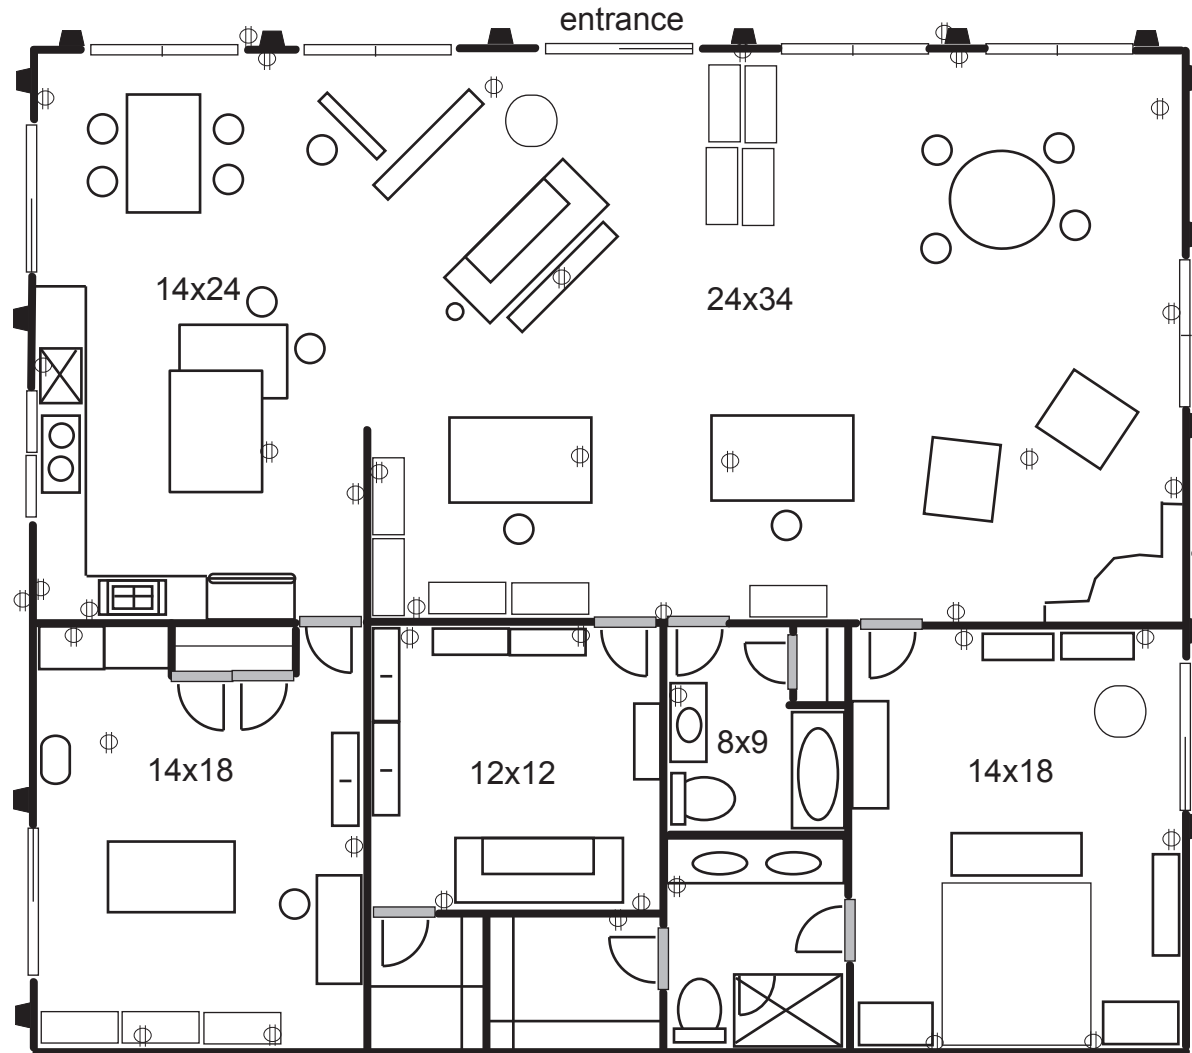

Here are your measurements for bookcases.
Single at cabin (4) 12 1/2 X 33 X 84
Double at cabin (3) 12 1/2 X 48 1/2 X 83 1/2
Single from Evansville (2) 12 1/2 X 36 X 84
Table 38 X 60 (4 chairs)

Boulder Mountain Retreat
Three Creeks West Parcel 1

□ 1 block = 1 foot
42 x 48 = 2016 sq ft